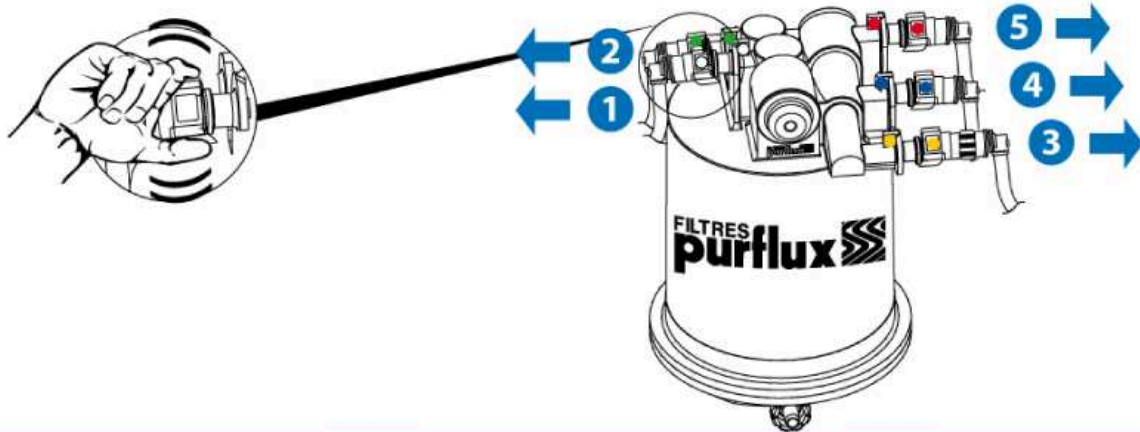

Filtre à gazole Diesel filter

RENAULT

Espace III, Kangoo, Laguna I / II,
Master, Megane I, Megane Scenic I

1

2

3

Fermer le robinet.
Turn the tap off.

4

5

6

7

Filtre à gazole Diesel filter

RENAULT

Espace III, Kangoo, Laguna I / II,
Master, Megane I, Megane Scenic I