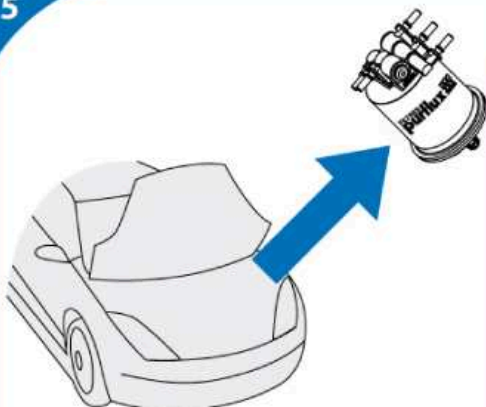

Filtre à gazole Diesel filter

RENAULT

Espace III, Kangoo, Laguna I / II,
Master, Megane I, Megane Scenic I

1

2

3

Fermer le robinet.
Turn the tap off.

4

5

6

7