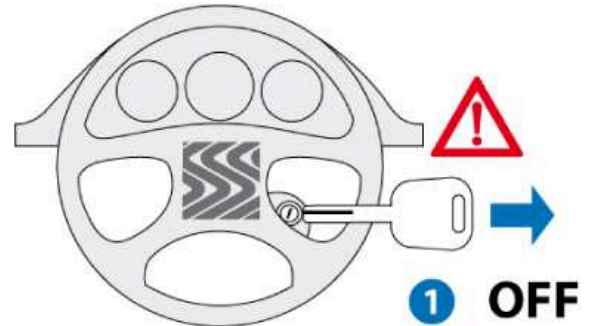

Filtre à gazole Diesel filter

RENAULT

Espace III, Kangoo, Laguna I / II,
Master, Megane I, Megane Scenic I

1

2

3

Fermer le robinet.
Turn the tap off.

4