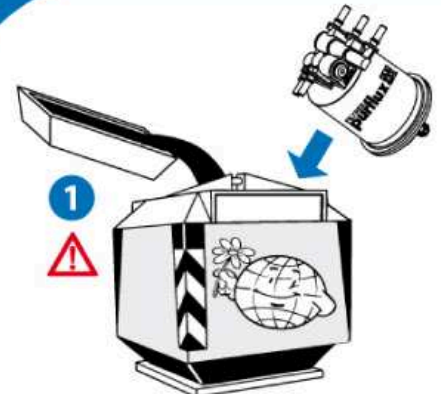

Filtre à gazole Diesel filter

RENAULT

Espace III, Kangoo, Laguna I / II,
Master, Megane I, Megane Scenic I

1

2

3

Fermer le robinet.
Turn the tap off.

4

5

6

7