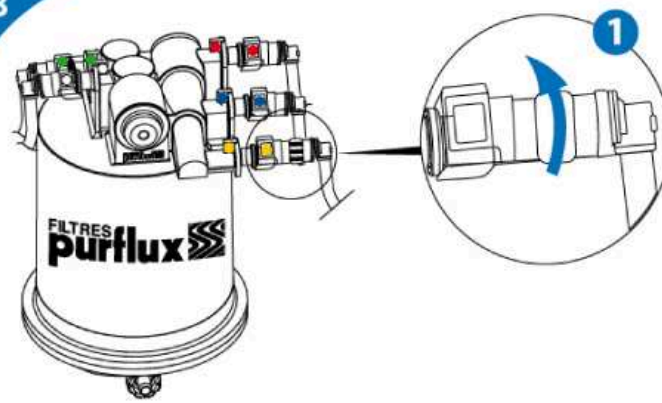

Filtre à gazole Diesel filter

RENAULT

Espace III, Kangoo, Laguna I / II,
Master, Megane I, Megane Scenic I

1

2

3

Fermer le robinet.
Turn the tap off.

4

5

6

7

Filtre à gazole Diesel filter

RENAULT

Espace III, Kangoo, Laguna I / II,
Master, Megane I, Megane Scenic I